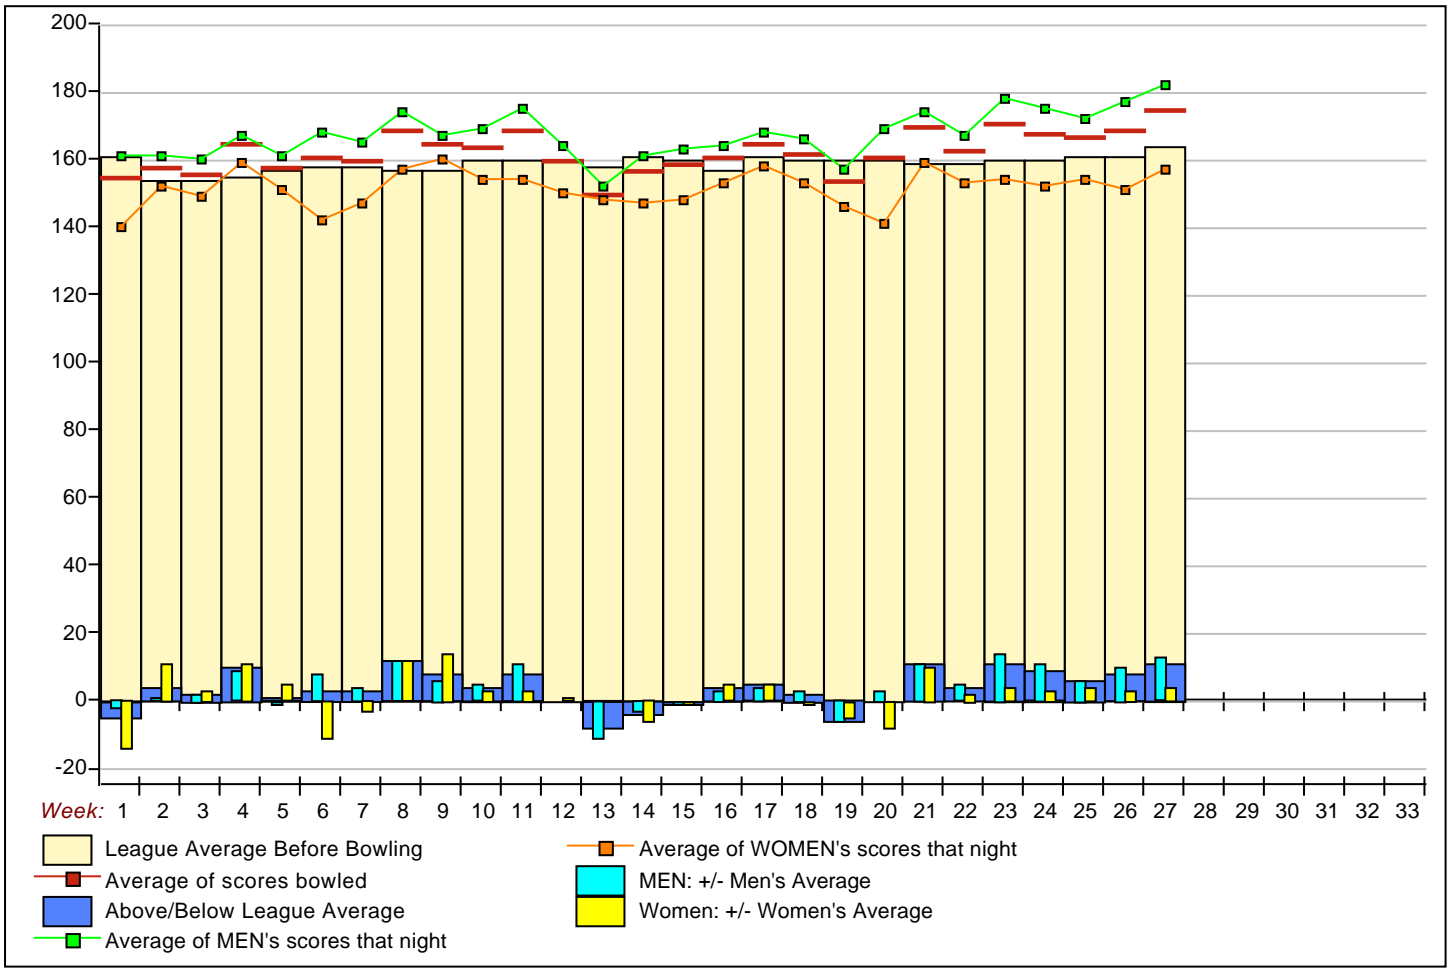

League Average Week-by-Week

Local and Bowling Center Awards

Name	ID Number	Award Average	Award Games	G1	G2	G3	Series	Award Score	Award Received
Fedor C	-	201	24	245	249	289	783	783	(repeat) 700 Series Award (TNBA Awards)
	-	201	24	245	249	289	783	783	(repeat) 150 Over Series (TNBA Awards)
	-	201	24	245	249	289	783	289	(repeat) 285-298 Game Men (TNBA Awards)