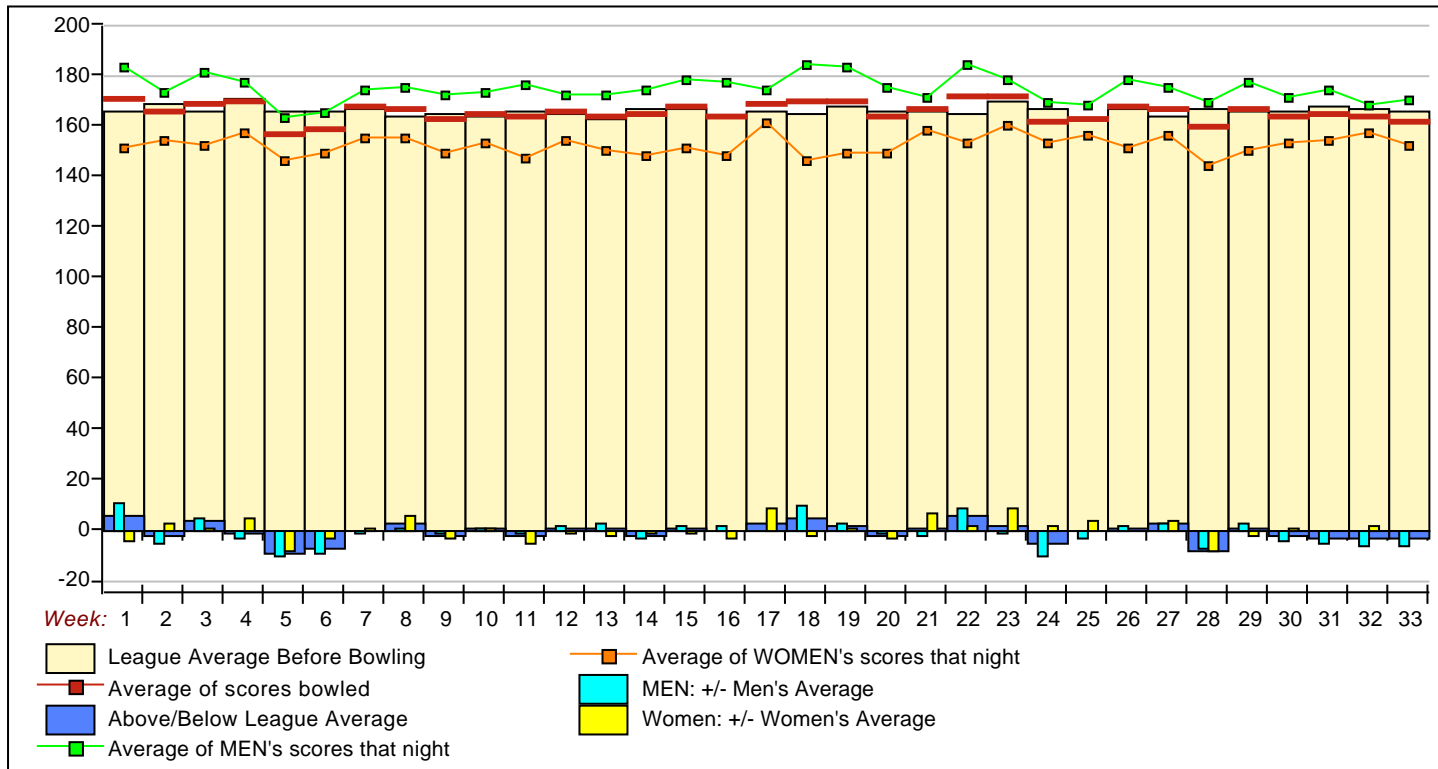

Name	Ave HDCP		Pins	Gms	Points	Points	%Won	Hi Scratch		High HDCP		
					Won	Lost		10	30	10	30	
9 - Mixed												
Miranda Soet - Barten	169	32	20159	119	152,0	144,0	51,35%	244	784	274	903	
Eline Rodriguez	156	43	18116	116	127,0	163,0	43,79%	210	716	252	869	
10 - Rovasto 1												
Kevin Spaans	180	24	23876	132	174,0	156,0	52,73%	256	820	279	924	
Bastiaan Hollaardt	169	32	21065	124	146,0	164,0	47,10%	223	793	253	921	
11 - Prutzurs!?!												
Frederique Hofland	158	41	15089	95	106,0	126,0	45,69%	223	710	265	878	
Remko Groenendijk	180	24	23084	128	195,0	125,0	60,94%	244	862	268	965	
12 - bye												

League Average Week-by-Week

Local and Bowling Center Awards

Name	Age	Award Score	Award Received	Name	Age	Award Score	Award Received
Viola Groothuizen		200	hi score > 200 women (Bowling Center)	Marco Soet		225	hi score > 225 men (Bowling Center)
Bill Obispo		231	hi score > 225 men (Bowling Center Aw)