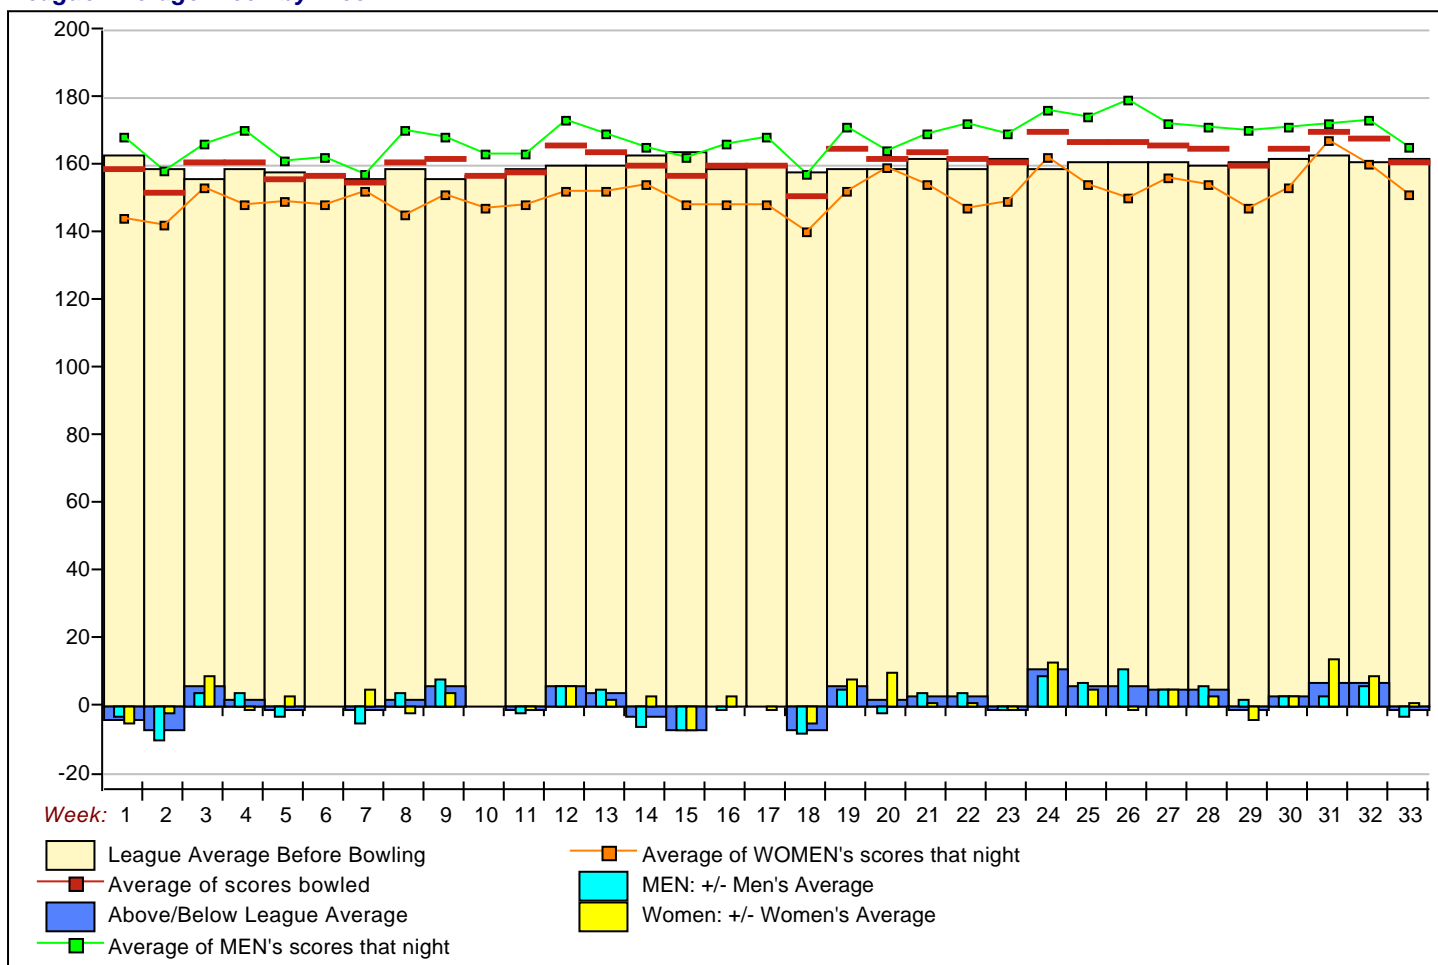

League Average Week-by-Week